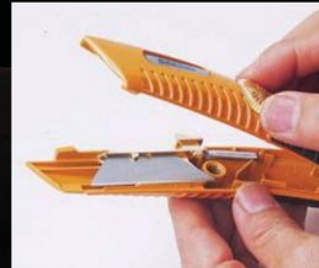

Cuts solid materials

Spring back slider

Ergonomic thermoplastic rubber grip

Safety Point Blade reduces puncture wounds

Quick release blade change dial w/ high contact thread design

## QuickBlade® QBS-20

Safety spring-back design

Integrated hinge design and quick release dial means blade change in seconds without tools!

### Self-Retracting for Safety

*A revolution in ergonomics and safety with blade change in seconds!*

- Automatically retracts
- Reduces risk of puncture wounds
- High-tech dial for QuickBlade® change
- Inter-locking nose
- Integrated hinge design
- No parts to lose
- Ergonomic safety handle
- Thermoplastic rubber grip
- High visibility orange
- Professional quality

Complete line of accessories: safety holsters, replacement blades, blade disposal containers and more.

Leather Clip-On Holster UKH-326 Available

QBS-20 QuickBlade® self-retracting utility knife